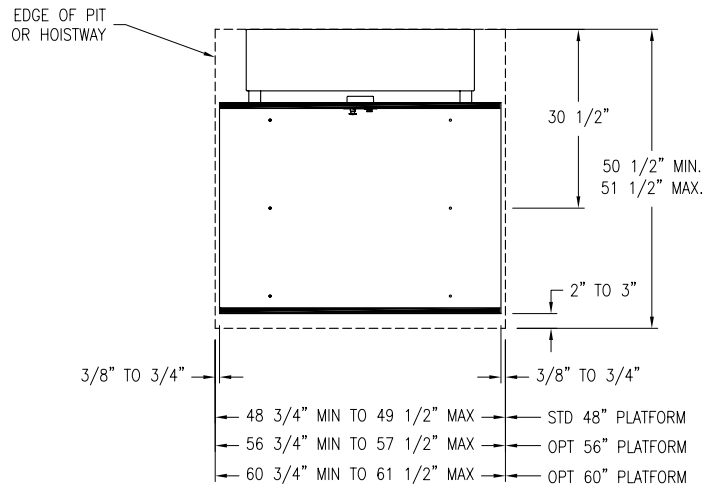

PLAN VIEW

HOISTWAY LAYOUT

FRONT ELEVATION

LOWER LANDING SIDE ELEVATION

MODEL	Max. Lifting Ht.	Tower Height
36	39"	59.25"
50	53"	73.25"
72	75"	95.25"
96	99"	119.25"
120	123"	143.25"
144	147"	167.25"
168	171"	191.25"

ThyssenKrupp Access 			MODEL:		
			DEALER:		
PORCHLIFT. VERTICAL PLATFORM LIFT PL-S Straight-thru Platform Floor Mount			CUSTOMER:		
			JOB or P.O.#:		
SCALE:		DATE:		ORDER NUMBER:	
		10/25/00		PL-S 02	