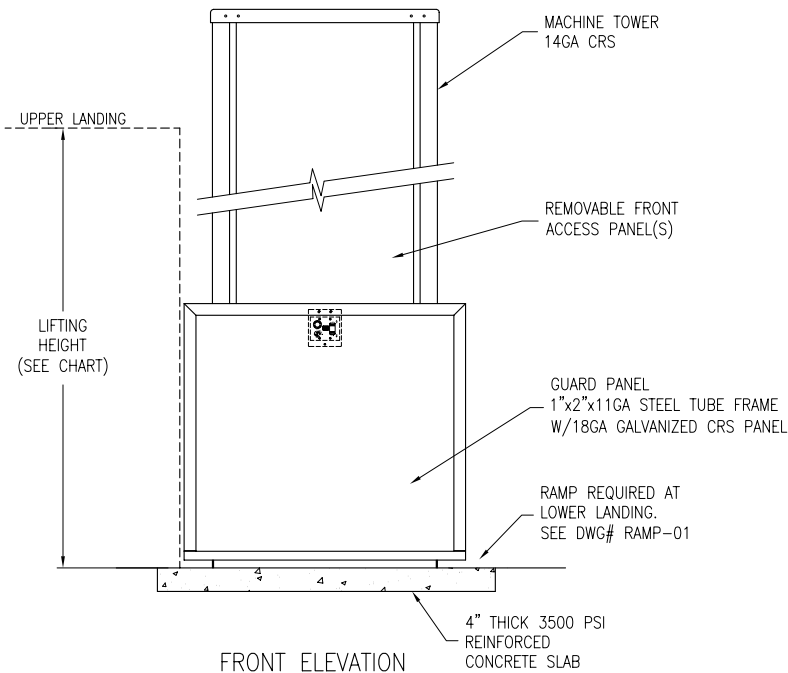

PLAN VIEW

HOISTWAY LAYOUT

FRONT ELEVATION

LOWER LANDING SIDE ELEVATION

MODEL	Max. Lifting Ht.	Tower Height
36	39"	59.25"
50	53"	73.25"
72	75"	95.25"
96	99"	119.25"
120	123"	143.25"
144	147"	167.25"
168	171"	191.25"

ThyssenKrupp Access 			MODEL:		
			DEALER:		
PORCHLIFT. VERTICAL PLATFORM LIFT PL-S Straight-thru Platform Floor Mount			CUSTOMER:		
			JOB or P.O.#:		
SCALE:		DATE:		ORDER NUMBER:	
		10/25/00		PL-S 02	