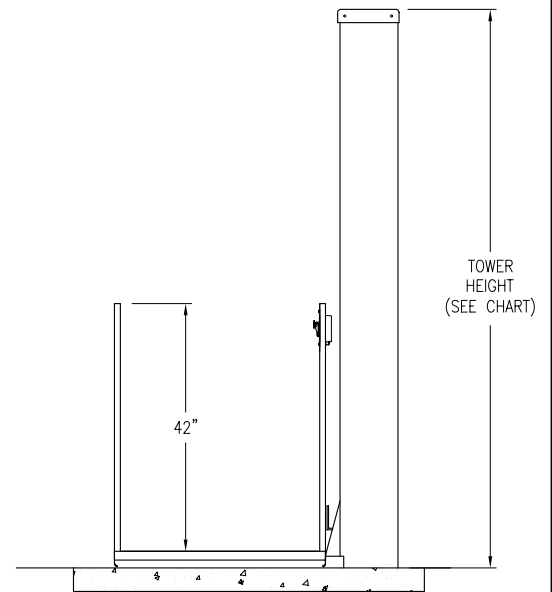

PLAN VIEW

HOISTWAY LAYOUT

FRONT ELEVATION

LOWER LANDING SIDE ELEVATION

MODEL	Max. Lifting Ht.	Tower Height
36	39"	59.25"
50	53"	73.25"
72	75"	95.25"
96	99"	119.25"
120	123"	143.25"
144	147"	167.25"
168	171"	191.25"

ThyssenKrupp Access 			MODEL:		
			DEALER:		
PORCHLIFT. VERTICAL PLATFORM LIFT PL-S Straight-thru Platform Floor Mount			CUSTOMER:		
			JOB or P.O.#:		
SCALE:		DATE:		ORDER NUMBER:	
		10/25/00		PL-S 02	