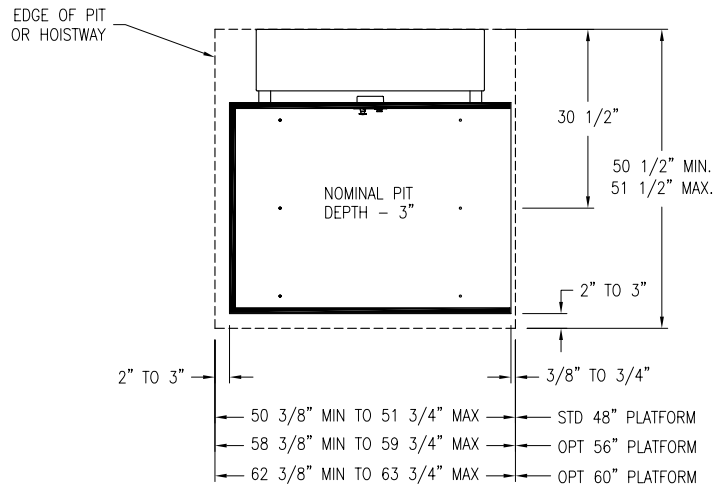

PLAN VIEW

HOISTWAY OR PIT LAYOUT

FRONT ELEVATION

LOWER LANDING SIDE ELEVATION

MODEL	Max. Lifting Ht.	Tower Height
96	99"	119.25"
120	123"	143.25"
144	147"	167.25"
168	171"	191.25"

ThyssenKrupp Access		MODEL:	
		DEALER:	
PORCHLIFT. VERTICAL PLATFORM LIFT PL-S Enter/Exit Same Side Pit Mount		CUSTOMER:	
		JOB or P.O.#:	
SCALE:	DATE:	ORDER NUMBER:	
NTS	10/25/00	PL-S 03	