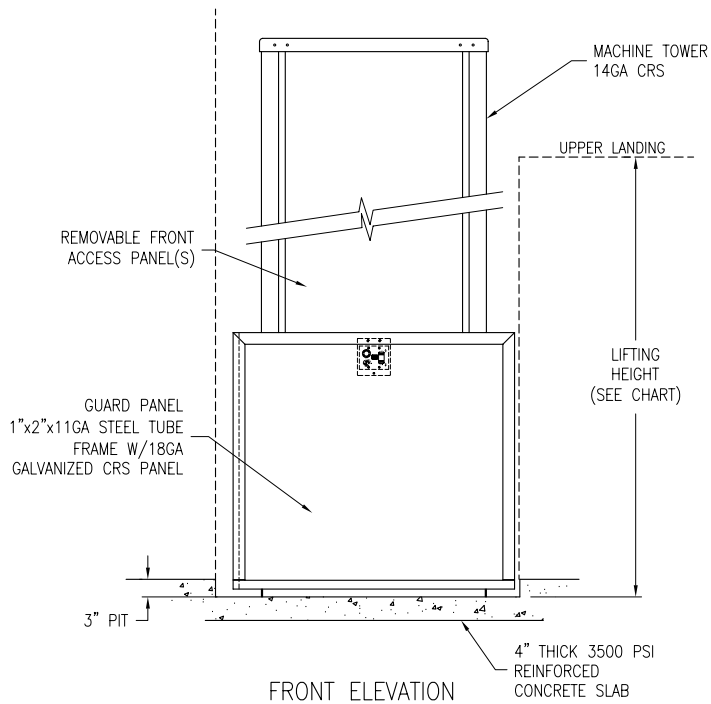

PLAN VIEW

HOISTWAY OR PIT LAYOUT

FRONT ELEVATION

LOWER LANDING SIDE ELEVATION

MODEL	Max. Lifting Ht.	Tower Height
96	99"	119.25"
120	123"	143.25"
144	147"	167.25"
168	171"	191.25"

ThyssenKrupp Access		MODEL:	
		DEALER:	
PORCHLIFT. VERTICAL PLATFORM LIFT PL-S Enter/Exit Same Side Pit Mount		CUSTOMER:	
		JOB or P.O.#:	
SCALE:	DATE:	ORDER NUMBER:	
NTS	10/25/00	PL-S 03	