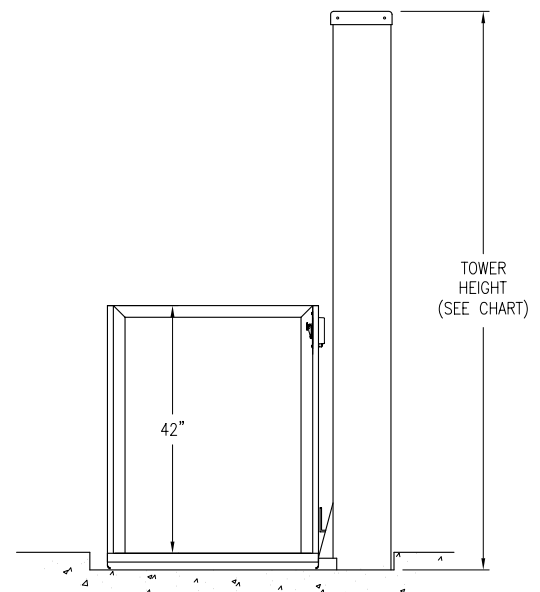

PLAN VIEW

HOISTWAY OR PIT LAYOUT

FRONT ELEVATION

LOWER LANDING SIDE ELEVATION

MODEL	Max. Lifting Ht.	Tower Height
96	99"	119.25"
120	123"	143.25"
144	147"	167.25"
168	171"	191.25"

ThyssenKrupp Access		MODEL:	
		DEALER:	
PORCHLIFT. VERTICAL PLATFORM LIFT PL-S Enter/Exit Same Side Pit Mount		CUSTOMER:	
		JOB or P.O.#:	
SCALE:	DATE:	ORDER NUMBER:	
NTS	10/25/00	PL-S 03	