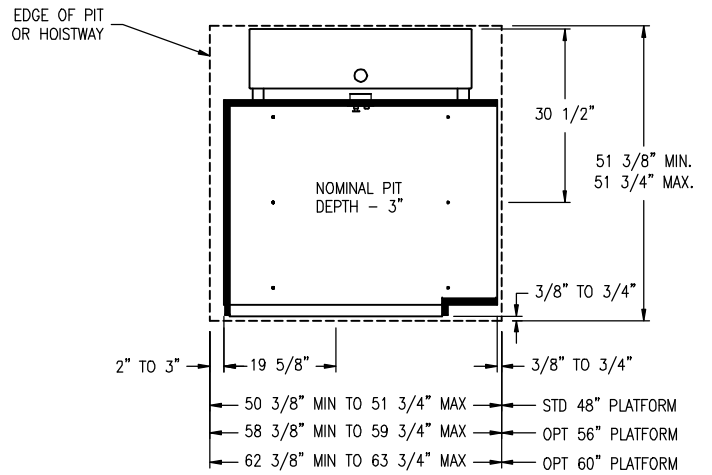

PLAN VIEW

HOISTWAY OR PIT LAYOUT

FRONT ELEVATION

LOWER LANDING SIDE ELEVATION

MODEL	Max. Lifting Ht.	Tower Height
36	39"	59.25"
50	53"	73.25"
72	75"	95.25"
96	99"	119.25"
120	123"	143.25"
144	147"	167.25"
168	171"	191.25"

 4001 East 138th Street Grandview, MO 64030-2837			MODEL:		
			DEALER:		
PORCHLIFT. VERTICAL PLATFORM LIFT PL-S 90° Exit Platform Pit Mount			CUSTOMER:		
			JOB or P.O.#:		
SCALE:	DATE:	ORDER NUMBER: PL-S 05			