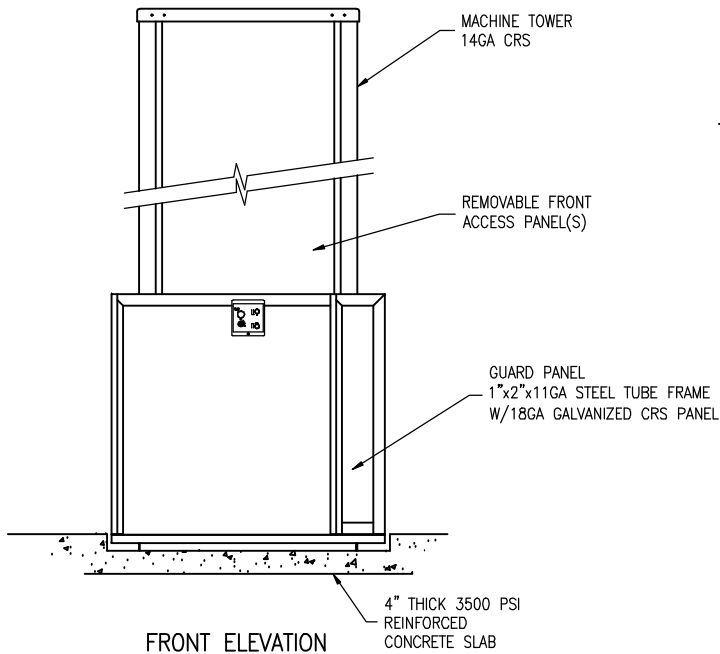

PLAN VIEW

HOISTWAY OR PIT LAYOUT

FRONT ELEVATION

LOWER LANDING SIDE ELEVATION

MODEL	Max. Lifting Ht.	Tower Height
36	39"	59.25"
50	53"	73.25"
72	75"	95.25"
96	99"	119.25"
120	123"	143.25"
144	147"	167.25"
168	171"	191.25"

 4001 East 138th Street Grandview, MO 64030-2837			MODEL:		
			DEALER:		
PORCHLIFT. VERTICAL PLATFORM LIFT PL-S 90° Exit Platform Pit Mount			CUSTOMER:		
			JOB or P.O.#:		
SCALE:	DATE:	ORDER NUMBER: PL-S 05			