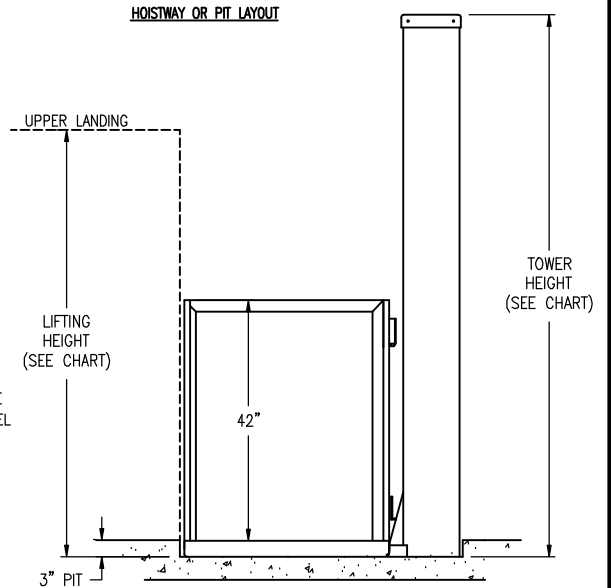

PLAN VIEW

HOISTWAY OR PIT LAYOUT

FRONT ELEVATION

LOWER LANDING SIDE ELEVATION

MODEL	Max. Lifting Ht.	Tower Height
36	39"	59.25"
50	53"	73.25"
72	75"	95.25"
96	99"	119.25"
120	123"	143.25"
144	147"	167.25"
168	171"	191.25"

 4001 East 138th Street Grandview, MO 64030-2837			MODEL:		
			DEALER:		
PORCHLIFT. VERTICAL PLATFORM LIFT PL-S 90° Exit Platform Pit Mount			CUSTOMER:		
			JOB or P.O.#:		
SCALE:	DATE:	ORDER NUMBER: PL-S 05			