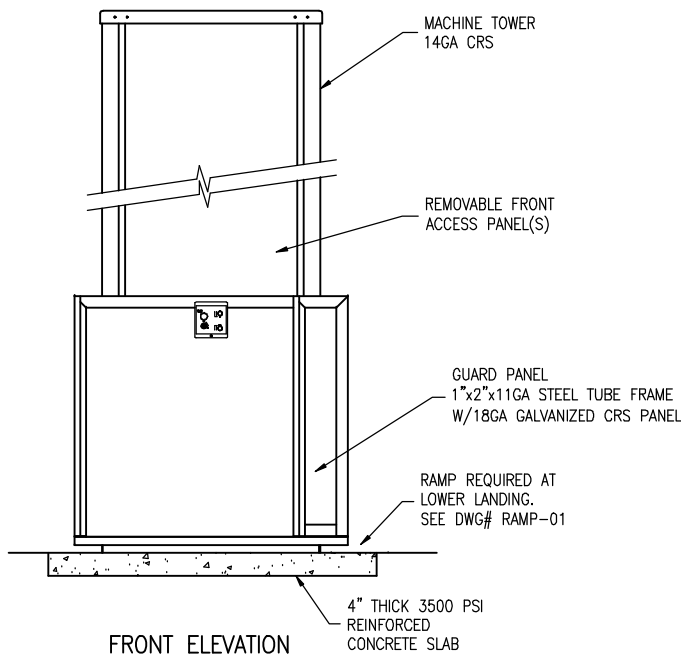

**PLAN VIEW**

**HOISTWAY LAYOUT**

**FRONT ELEVATION**

**LOWER LANDING SIDE ELEVATION**

MODEL	Max. Lifting Ht.	Tower Height
36	39"	59.25"
50	53"	73.25"
72	75"	95.25"
96	99"	119.25"
120	123"	143.25"
144	147"	167.25"
168	171"	191.25"

<p>ACCESS INDUSTRIES, INC. 4001 East 138th Street Grandview, MO 64030-2837</p>			MODEL:		
			DEALER:		
<p><b>PORCHLIFT.</b> VERTICAL PLATFORM LIFT PL-S 90° Exit Platform Floor Mount</p>			CUSTOMER:		
			JOB or P.O.#:		
SCALE:	DATE:	ORDER NUMBER: <b>PL-S 06</b>			