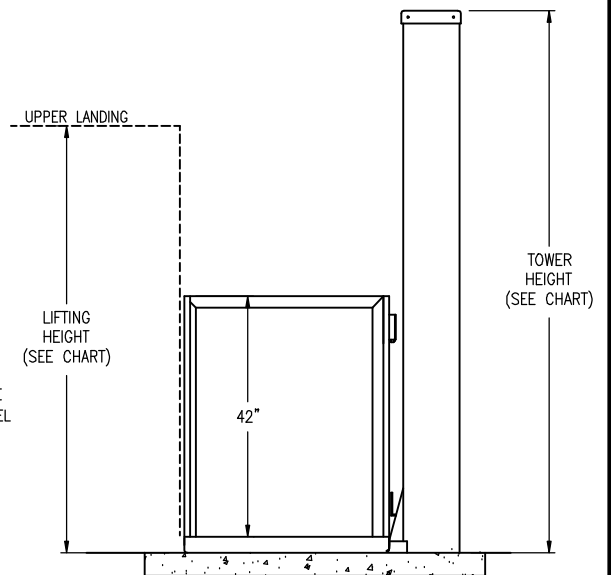

**PLAN VIEW**

**HOISTWAY LAYOUT**

**FRONT ELEVATION**

**LOWER LANDING SIDE ELEVATION**

MODEL	Max. Lifting Ht.	Tower Height
36	39"	59.25"
50	53"	73.25"
72	75"	95.25"
96	99"	119.25"
120	123"	143.25"
144	147"	167.25"
168	171"	191.25"

<p>ACCESS INDUSTRIES, INC. 4001 East 138th Street Grandview, MO 64030-2837</p>			MODEL:		
			DEALER:		
<p><b>PORCHLIFT.</b> VERTICAL PLATFORM LIFT PL-S 90° Exit Platform Floor Mount</p>			CUSTOMER:		
			JOB or P.O.#:		
SCALE:	DATE:	ORDER NUMBER: <b>PL-S 06</b>			