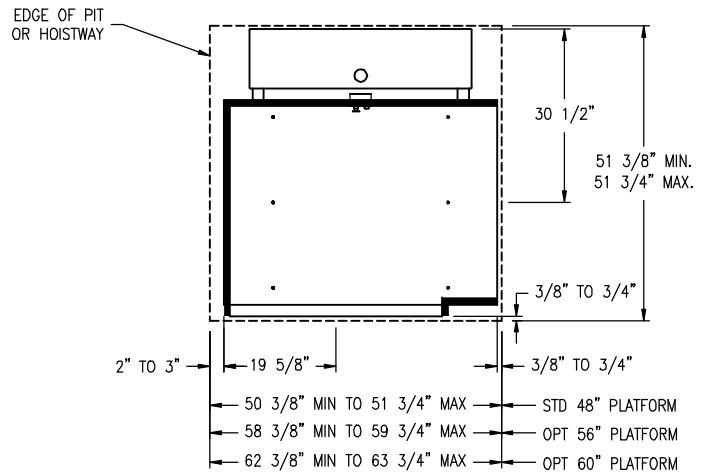

**PLAN VIEW**

**HOISTWAY LAYOUT**

**FRONT ELEVATION**

**LOWER LANDING SIDE ELEVATION**

MODEL	Max. Lifting Ht.	Tower Height
36	39"	59.25"
50	53"	73.25"
72	75"	95.25"
96	99"	119.25"
120	123"	143.25"
144	147"	167.25"
168	171"	191.25"

<p>ACCESS INDUSTRIES, INC. 4001 East 138th Street Grandview, MO 64030-2837</p>			MODEL:		
			DEALER:		
<p><b>PORCHLIFT.</b> VERTICAL PLATFORM LIFT PL-S 90° Exit Platform Floor Mount</p>			CUSTOMER:		
			JOB or P.O.#:		
SCALE:	DATE:	ORDER NUMBER: <b>PL-S 06</b>			